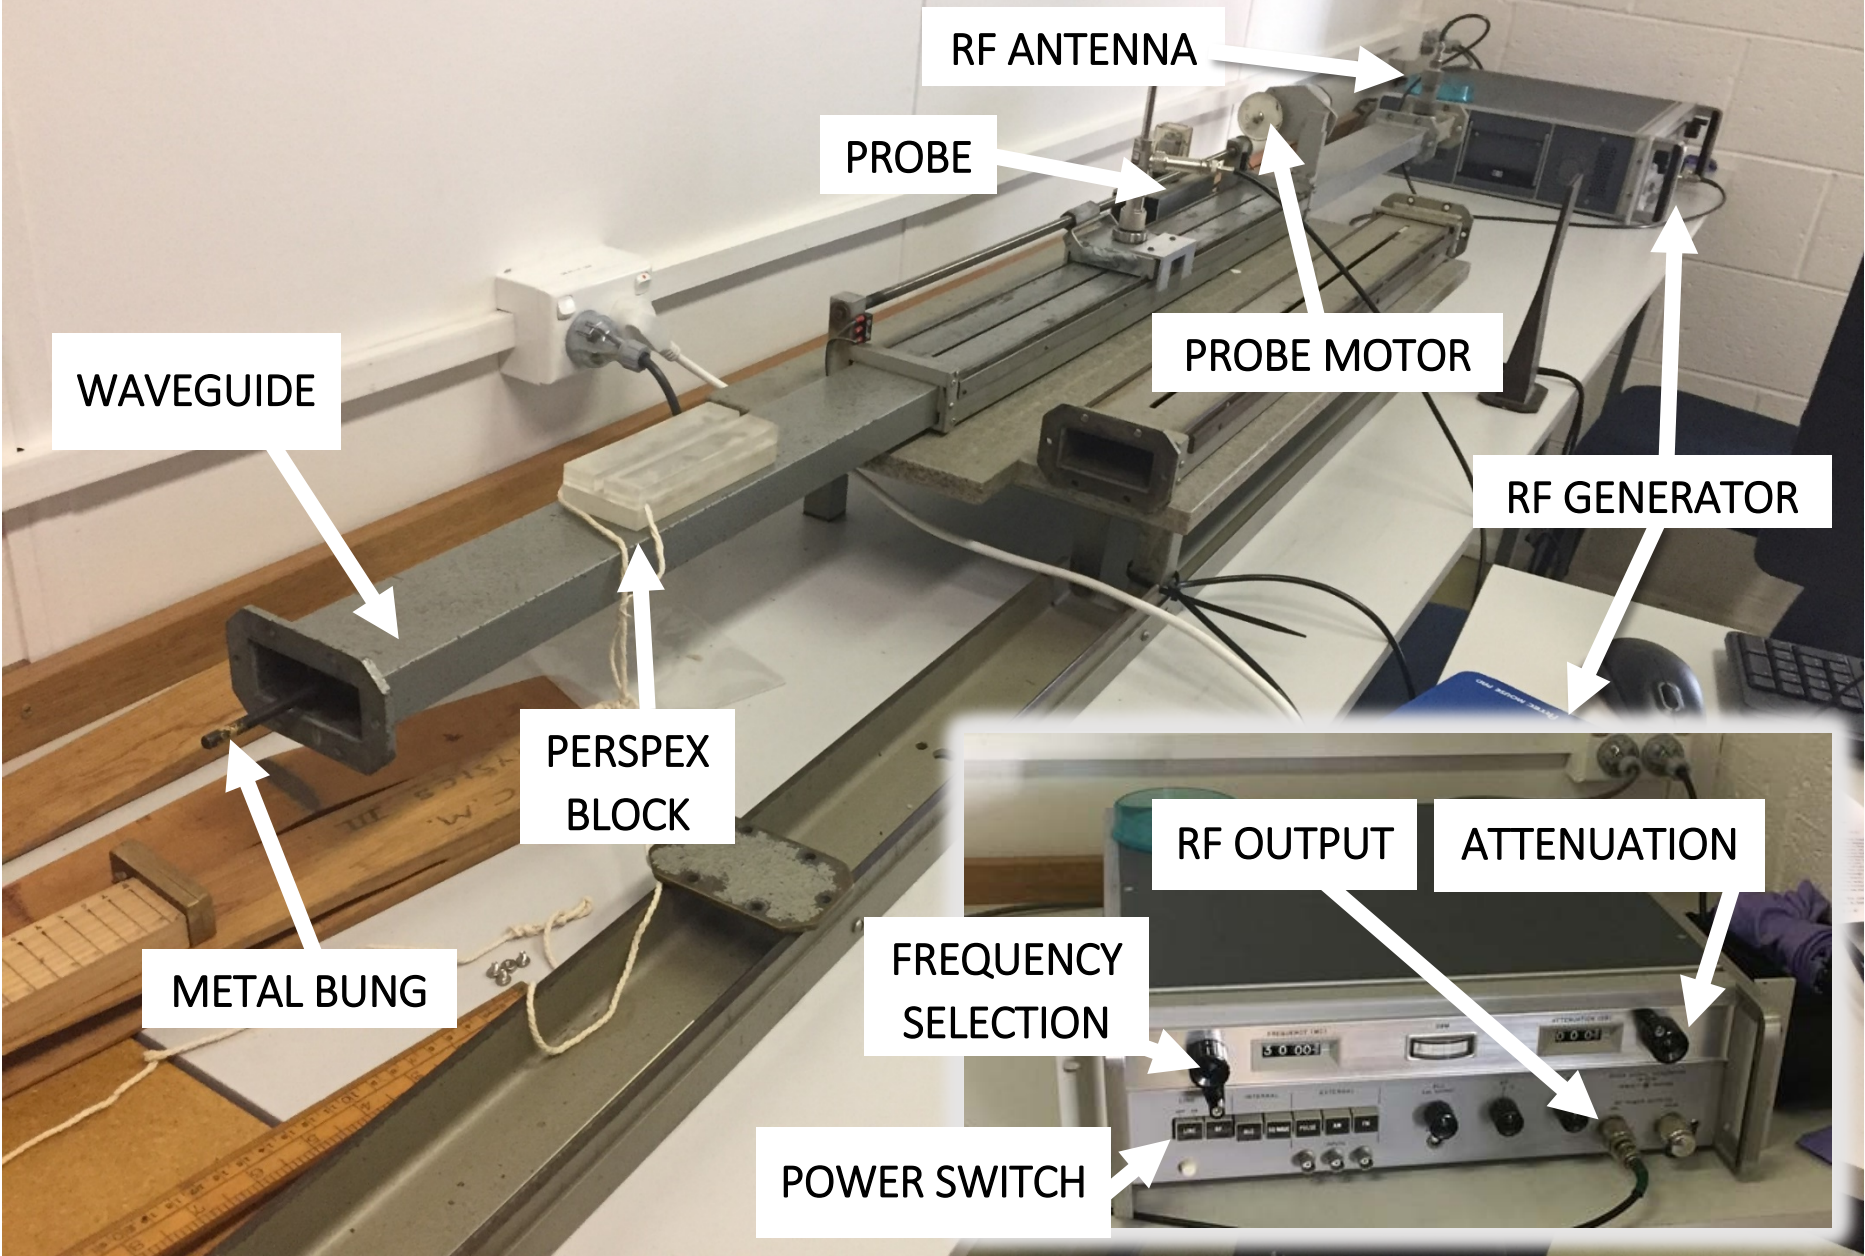

WAVEGUIDE

DO NOT REMOVE FOLDER FROM LAB